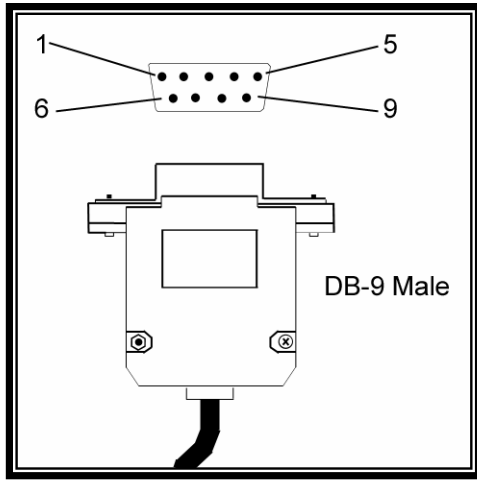

PC-100

Atron Systems, Inc.

PC-100 to IBM PC 25 Pin Interface Cable

<http://www.atronsystems.com/techs.htm>

12-26-2001

600-00401-02003M